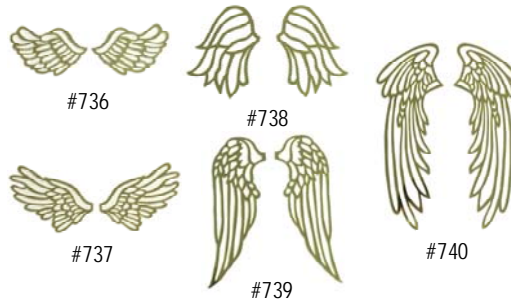

Sterling Silver Wire - See Section D under Jewelry Supplies

BRASS ANGEL FILIGREE

Stock # Description

- 1223 Angel Halos 6 pack style A fits 25 mm round jewel
- 1222 Angel Halos 6 pack style B fits 25 mm round jewel
- 1219 Angel Halos 6 pack style A fits 30 mm round jewel
- 1218 Angel Halos 6 pack style B fits 30 mm round jewel
- 1221 Angel Halos 6 pack style A fits 35 mm round jewel
- 1220 Angel Halos 6 pack style B fits 35 mm round jewel

Style A

Style B

- 1225 Angel Trinkets - small 6 pack
- 1226 Angel Instruments - small 6 pack
- 694 Angel Trinkets - Candles each
- 692 Angel Trinkets - small bird or flowers 4 pack

#1225

#1226

#692

#692

#694

ANGEL FILIGREE continued

Stock # Description

- 736 Angel Wings 2" 12 pieces per package
- 737 Angel Wings 2 3/4" 6 pieces per package
- 738 Angel Wings 3" 6 pieces per package
- 739 Angel Wings 4 1/2" 6 pieces per package
- 740 Angel Wings 7 1/2" 2 pieces per package